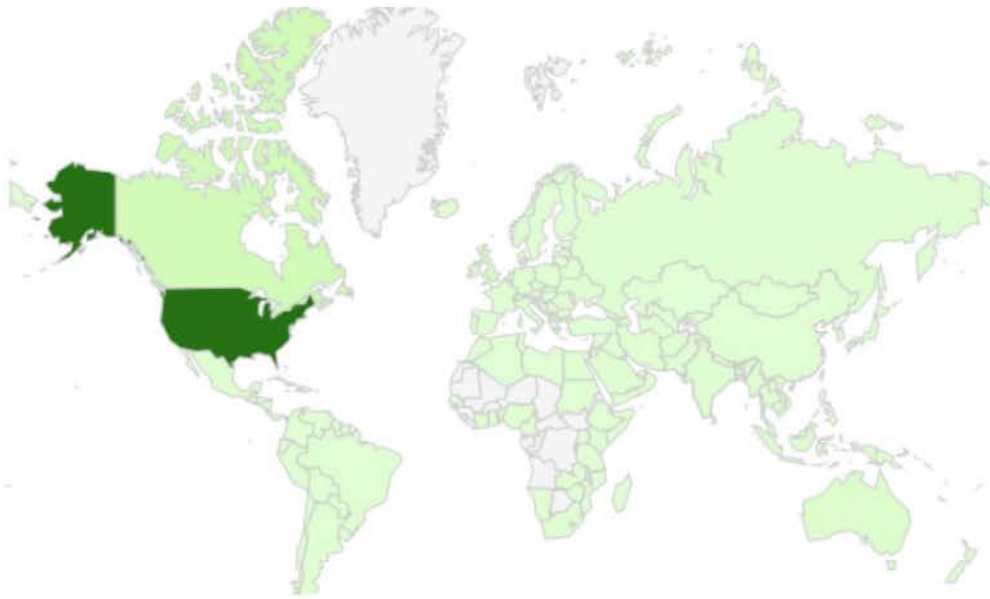

Communications
Online Advertising
IN YOUR HANDS

Your Content, Your Viewers, Your Way

MEDIA KIT

OUR GIANT FOOTPRINT

Our Viewers are searching for help to buy communications equipment

We are the nation's #1 consumer market and tech board in the telecom industry.

- Dark Green - denotes the highest usage.
- Light Green - denotes other usage around the world.

POWERFUL PARTNERSHIPS

Reach Over 250,000 Telecom, IT and End Users Every Month.

Sundance Networks combined with Yahoo, Google, Bing, Amazon and Ebay reach over 250,000 Telecom, IT and End Users Each Month!

* Not viewed traffic includes traffic generated by robots, worms, or replies with special HTTP status codes.

Monthly history

Month	Unique visitors	Number of visits	Pages	Hits	Bandwidth
Jan 2015	34,791	65,373	5,163,299	6,581,829	37.75 GB
Feb 2015	32,630	58,759	4,974,229	6,386,303	30.11 GB
Mar 2015	38,460	68,762	5,682,446	7,137,659	31.97 GB
Apr 2015	37,297	67,445	5,901,267	7,333,065	31.12 GB
May 2015	32,970	59,918	4,621,032	5,864,664	26.11 GB
Jun 2015	35,164	61,729	5,145,259	6,526,247	29.84 GB
Jul 2015	31,222	55,909	4,816,373	6,117,199	26.04 GB
Aug 2015	28,715	52,154	4,653,411	5,864,832	23.16 GB
Sep 2015	27,537	56,828	4,752,679	5,945,378	25.98 GB
Oct 2015	28,354	63,042	4,476,672	5,799,774	28.15 GB
Nov 2015	27,690	57,004	4,724,147	5,978,960	57.14 GB
Dec 2015	27,038	50,574	4,345,901	5,552,085	21.23 GB
Total	381,868	717,497	59,256,715	75,087,995	368.60 GB

Visitors domains/countries (Top 10) - Full list

Domains/Countries		Pages	Hits	Bandwidth	
?	Unknown	ip	4,724,147	5,978,960	57.14 GB